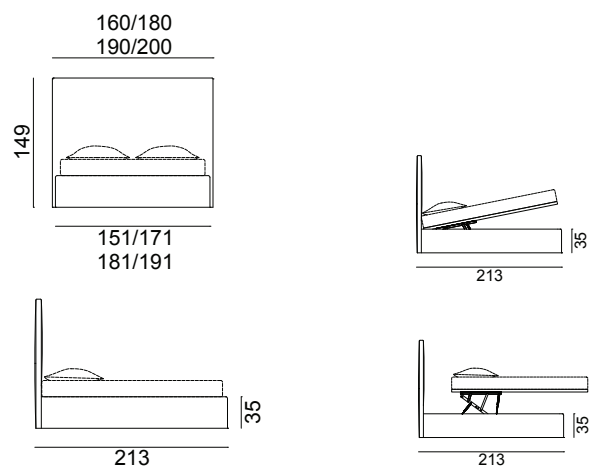

Polsterbett, abziehbar und zerlegbar. Verstellbare Lattenrostträger. FüÙe oder Räder auf Wunsch. Husse in loser Ausführung mit Overlocknähten. Lieferbar auch mit Bettkasten.